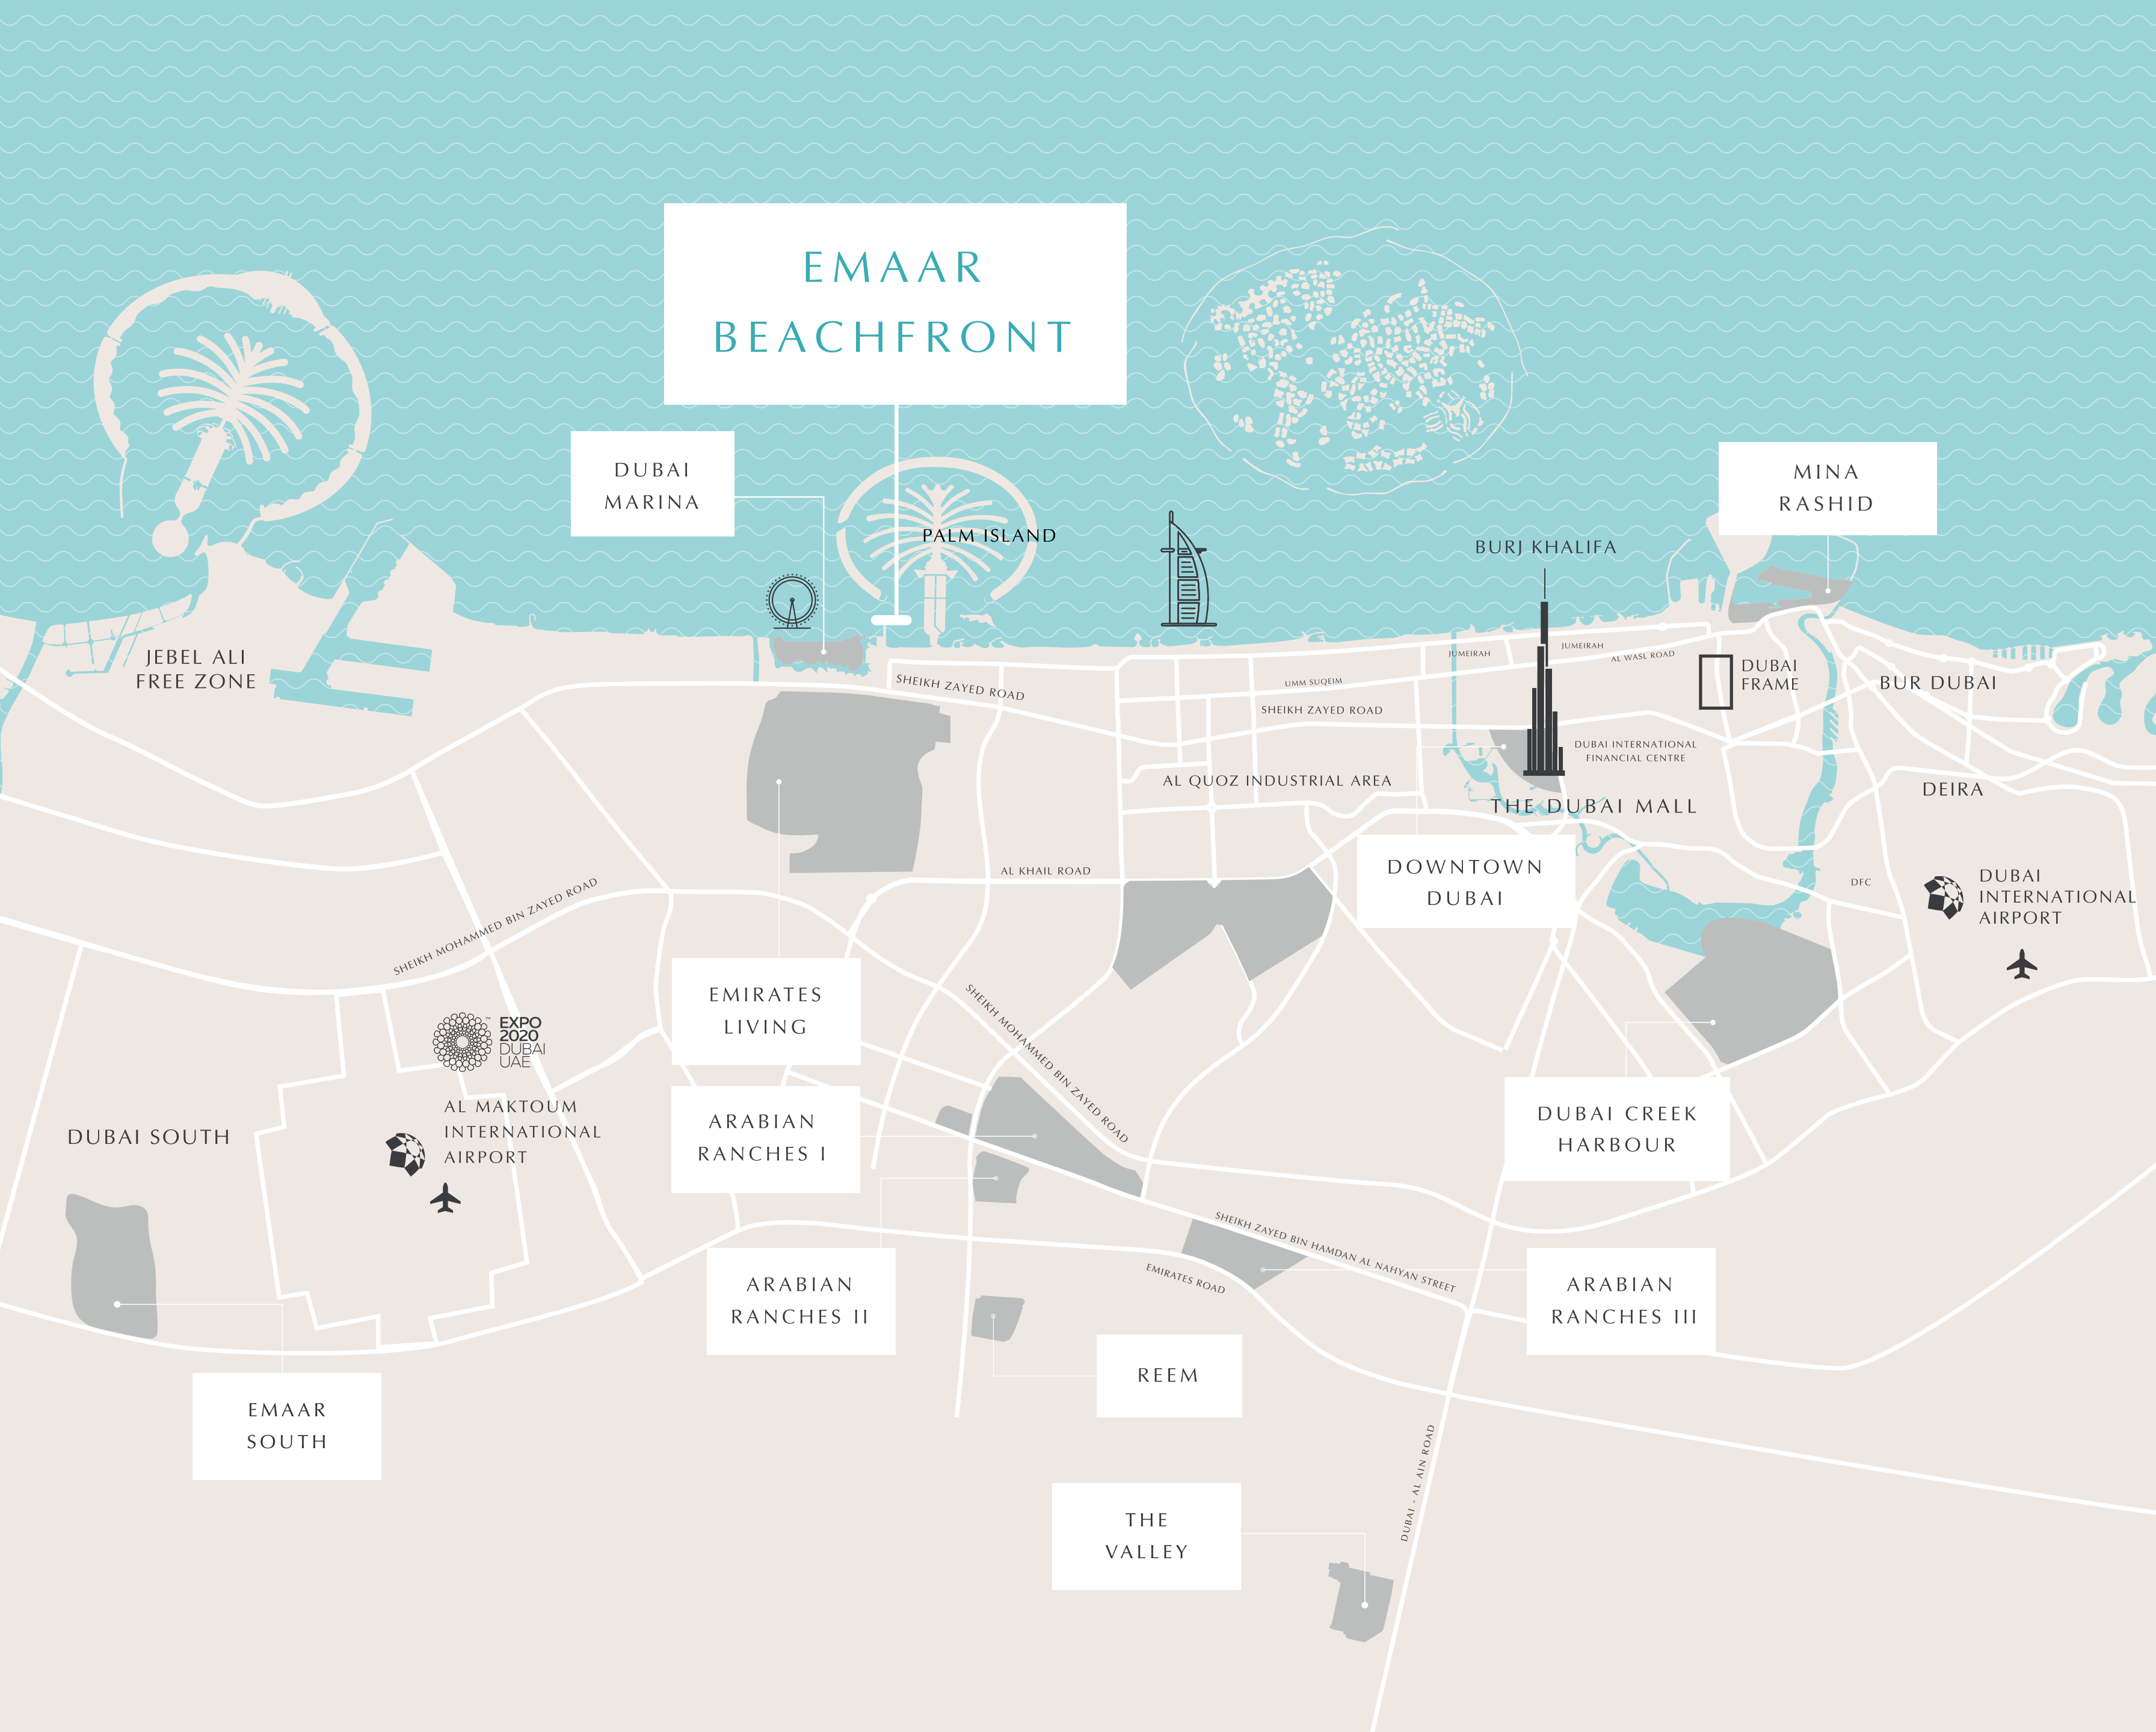

An aerial photograph of a tropical beach. The left side shows the turquoise ocean with white waves washing onto a wide, white sandy beach. On the right, the fronds of a palm tree are visible, casting a shadow on the sand. The overall scene is bright and serene.

BEACH MANSION

EMAAR BEACHFRONT

EMAAR

EMAAR BEACHFRONT

Private Beach Living

Come home to Dubai's most exclusive island. Located within the new maritime centre of the UAE, Dubai Harbour. Emaar Beachfront is a meticulously master-planned waterfront haven.

A unique blend of cosmopolitan living, prime location and luxury seaside lifestyle.

1.5 KM of
Pristine Beach

Panoramic Views
of the Sea & Marina

Steps Away from
Marina & Yacht Club

Nearby Licensed
Restaurants

2 Neighbourhood
Parks

Direct Access to
Sheikh Zayed Road

PERFECTLY CONNECTED

- 05 Mins to Dubai Marina
- 05 Mins to Sheikh Zayed Road
- 15 Mins to Downtown Dubai
- 25 Mins to Dubai Int l Airport
- 25 Mins to Al Maktoum Int l Airport