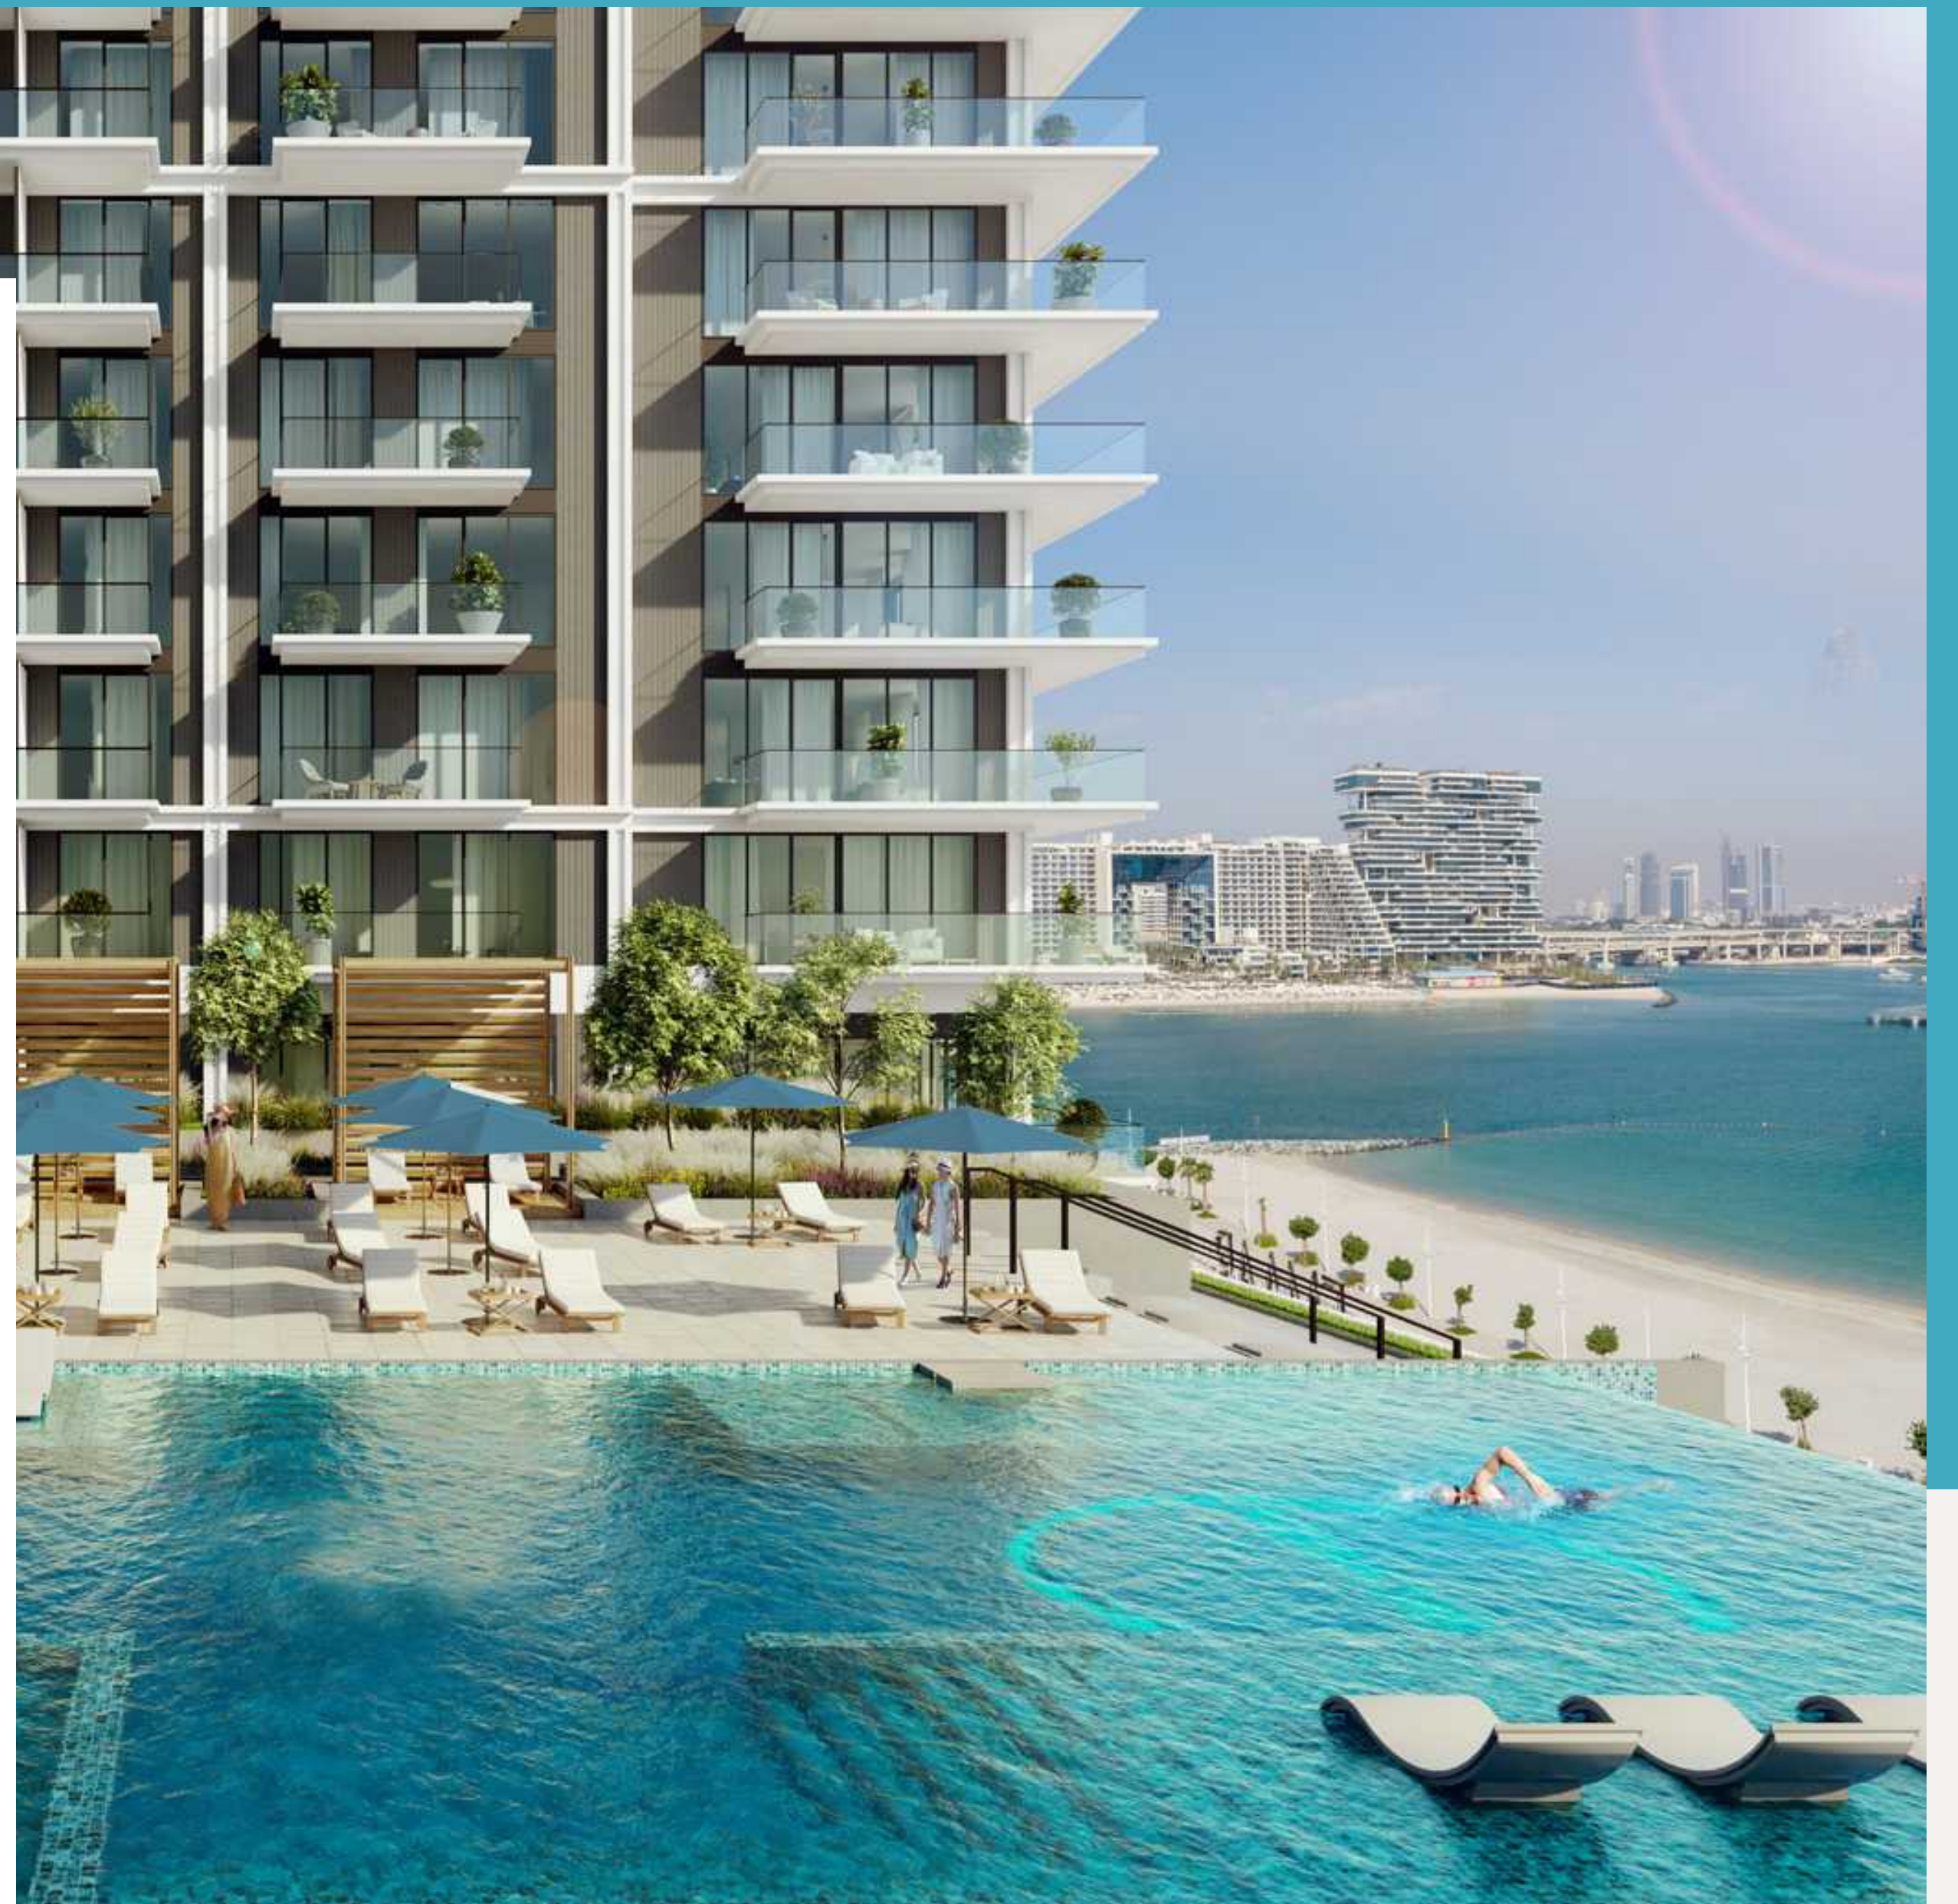

An aerial photograph of a tropical beach. The left side shows the turquoise ocean with white waves washing onto a wide, white sandy beach. On the right, the fronds of a palm tree are visible, casting a shadow on the sand. The overall scene is bright and serene.

BEACH MANSION

EMAAR BEACHFRONT

EMAAR

EMAAR BEACHFRONT

Private Beach Living

Come home to Dubai's most exclusive island. Located within the new maritime centre of the UAE, Dubai Harbour. Emaar Beachfront is a meticulously master-planned waterfront haven.

Adjacent to the Neighborhood Park

Dedicated Fitness Area

Kids' Pool & Play Area

RIGHT BY THE PARK!

A high-style haven, Beach Mansion is strategically located right next to an elegantly landscaped park. Providing a resort-style experience every day, this family-friendly park with direct access to the beach is the perfect place to relax and spend quality outdoors time right outside your home.